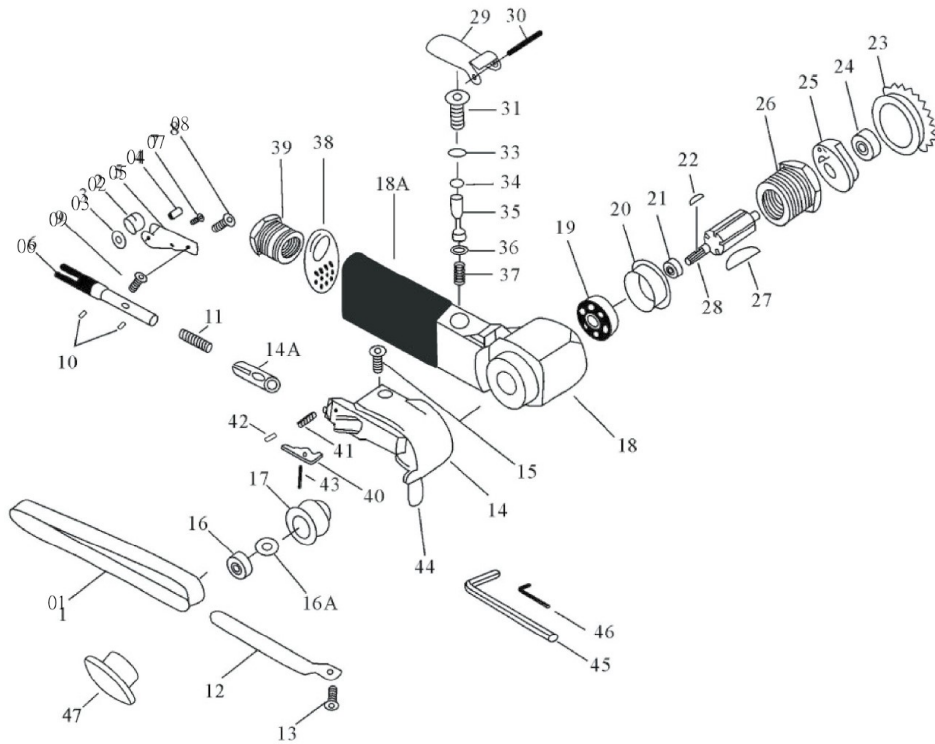

Air Belt Sander Item No : QB-311

● The consumable parts ▲ The replacement parts ★ The non-replacement parts

Part List QB-311

	NO.	INDEX NO.	DESCRIPTION	Q'TY
●	01	QB-311P01	Grinding Belt (#100)	1
●	1A	QB-311P01A	Grinding Belt (#80)	1
●	1B	QB-311P01B	Grinding Belt (#120)	1
●	02	QB-311T02	Idle Pulley 10 Sub Assy	1Set
●	03	QB-311P03	Washer	1
●	04	QB-311P04	Idler Pulley Screw	1
★	05	QB-311P05	Bracket (10)	1
★	06	QB-311P06	Tension Rod (10)	1
★	07	QB-311P07	Set Screw (3x10)	1
★	08	QB-311P08	Flat Head Screw (3x8)	1
★	09	QB-311P09	Spring (1.0x7.2x6.5)	1
★	10	QB-311T10	Spring Pin (3x10) (2pcs)	1set
★	11	QB-311P11	Spring (1.07x4.0x35.5)	1
★	12	QB-311P12	Flat Shoe (10)	1
★	13	QB-311P13	Flat Head Screw (4x8)	1
★	14	QB-311P14	Wheel Guard Assy A	1
★	14A	QB-311P14A	Guard Bushing	1
★	15	QB-311P15	Cap Bolt (5x15)	1
★	16	QB-311P16	Hexagon Nut	1
★	16A	QB-311P16A	Washer	1
★	17	QB-311P17	Driving Pulley	1
★	18	QB-311P18	Housing	1
★	18A	QB-311P18A	Grip	1
▲	19	QB-311P19	Ball Bearing (628zz)	1
▲	20	QB-311P20	Front End Plate	1
★	21	QB-311P21	Spacer (8x11x3)	1
▲	22	QB-311P22	Woodruff Key (3x3x1)	1
★	23	QB-311P23	Cap	1
▲	24	QB-311P24	Ball Bearing (607zz)	1
▲	25	QB-311P25	Rear End Plate	1
★	26	QB-311P26	Cylinder	1
●	27	QB-311T27	Rotor Blade (5pcs)	1set
★	28	QB-311P28	Rotor	1
★	29	QB-311P29	Throttle Lever	1
★	30	QB-311P30	Spring Pin	1
★	31	QB-311P31	Throttle Bushing	1
▲	33	QB-311P33	O-Ring (P9)	1
▲	34	QB-311P34	O-Ring (P5)	1
★	35	QB-311P35	Valve Stem	1
▲	36	QB-311P36	O-Ring (3.6x2.4)	1
★	37	QB-311P37	Spring	1
★	38	QB-311P38	Exhaust Muffler	1
★	39	QB-311P39	Air Inlet Bushing	1
★	40	QB-311P40	Tension Release	1
★	41	QB-311P41	Spring	1
★	42	QB-311P42	Spring Pin (M2x6)	1
★	43	QB-311P43	Spring Pin (M2.5x10)	1
★	44	QB-311P44	Dust Cover	1
★	45	QB-311P45	Hexagon Wrench Key (4)	1
★	46	QB-311P46	Hexagon Wrench Key (1.5)	1
★	47	QB-311P47	Guard	1