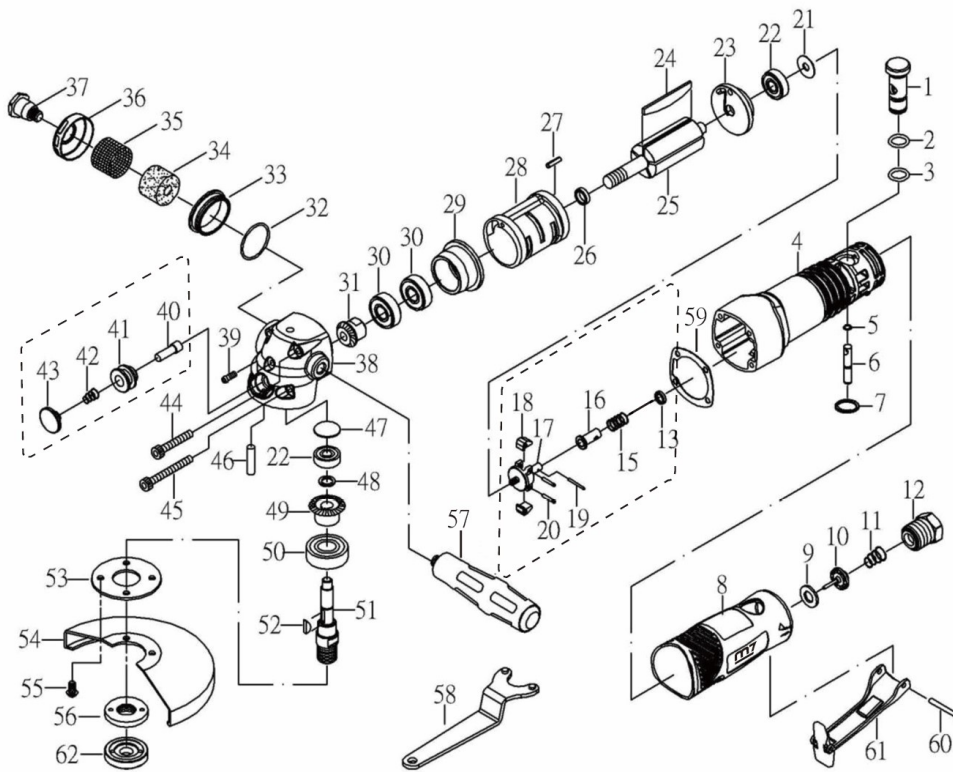

100° Air Angle Grinder 4-1/2"
Item No : QB-71455 QB-7145M

● The consumable parts ▲ The replacement parts ★ The non-replacement parts

Part List

Item No : QB-7145S
 QB-7145M

NO.	INDEX NO.	DESCRIPTION	Q'TY	NO.	INDEX NO.	DESCRIPTION	Q'TY		
★	1	QB-7145P01	REGULATOR	1	★	35	QB-7145P35	STAINLESS MESH	1
★	2	QB-7145P02	O-RING (P10)	1	★	36	QB-7145P36	EXHAUST SLEEVE	1
★	3	QB-7145P03	O-RING (P9)	1	★	37	QB-7145P37	ADAPTER	1
★	4	QB-7145P04	HOUSING	1	★	38	QB-7145P38	ANGLE HOUSING	1
★	5	QB-7145P05	O-RING (3.5*1.4)	1	★	39	QB-7145P39	SCREW (M5*6L)	1
★	6	QB-7145P06	VALVE STEM	1	★	40	---	SHAFT STEM	1
★	7	QB-7145P07	SNAP RING	1	★	41	---	BUSHING	1
★	8	QB-7145P08	PROTECTING RUBBER	1	★	42	---	SPRING	1
★	9	QB-7145P09	WASHER	1	★	43	---	PUSH BUTTON	1
★	10	QB-7145P10	VALVE	1	★	44	QB-7145T44	SCREW (M5*45L) (2PCS)	1 SET
★	11	QB-7145P11	SPRING	1	★	45	QB-7145T45	SCREW (M5*55L) (2PCS)	1 SET
★	12	QB-7145P12	AIR INLET BUSHING	1	★	46	QB-7145P46	PIN (3*12L)	1
★	13	---	SPRING HOLDER	1	★	47	QB-7145P47	SPACER	1
▲	15	---	SPRING (9.7*1.2T*16.5)	1	▲	48	QB-7145P48	RETAINING RING	1
★	16	---	GOVERNOR VALVE	1	●	49	QB-7145P49	BEVEL GEAR (19T)	1
★	17	---	GOVERNOR CAGE	1	▲	50	QB-7145P50	BEARING (6202ZZ)	1
---	18	---	GOVERNOR WEDGE (2PCS)	1 SET	★	51	QB-7145SP51	SHAFT (5/8"-11)	1
---	19	---	PIN (2*11.8L)	1	★	51	QB-7145MP51	SHAFT (M14*2)	1
★	20	---	GOVERNOR PIN (2PCS)	1 SET	●	52	QB-7145P52	KEY	1
★	21	QB-7145T21	WASHER (2PCS)	1 SET	★	53	QB-7145P53	FACE PLATE	1
▲	22	QB-7145T22	BEARING (608ZZ) (2PCS)	1 SET	★	54	QB-7145P54	DISC COVER (4-1/2")	1
★	23	QB-7145T23	REAR PLATE(23,27)	1 SET	★	55	QB-7145T55	SCREW (4PCS)	1 SET
●	24	QB-7145T24	ROTOR BLADE (5PCS)	1 SET	★	56	QB-7145SP56	DISC NUT (5/8"-11)	1
★	25	QB-7145P25	ROTOR	1	★	56	QB-7145MP56	DISC NUT (M14*2)	1
★	26	QB-7145P26	BEARING SPACER	1	★	57	QB-7115P57	Soft Rubber Handle	1
★	27	---	PIN (4.5*6L)	1	★	58	QB-7145P58	DISC SPANNER	1
★	28	QB-7145P28	CYLINDER	1	●	59	QB-7145P59	PACKING	1
★	29	QB-7145P29	FRONT PLATE	1	★	60	QB-7145P60	SPRING PIN	1
▲	30	QB-7145T30	BEARING (6000ZZ) (2PCS)	1 SET	★	61	QB-7145P61	SAFTY THROTTLE	1
●	31	QB-7145P31	BEVEL GEAR (13T)	1	★	62	QB-7145SP62	DISC NUT (5/8"-11)	1
★	32	QB-7145P32	O-RING (26.7*1.78 A-023)	1	★	62	QB-7145MP62	DISC NUT (M14*2)	1
★	33	QB-7145P33	BUSHING	1	★		QB-7145T01	GOVERNOR VALVE ASS'Y (13~20)	1 SET
★	34	QB-7145P34	SILENCER	1	★		QB-7145T02	SHAFT STEM ASS'Y (40-43)	1 SET
					★		QB-7145ST51	SPINDLE(5/8"-11)+NUT	1 SET
					★		QB-7145MT51	SPINDLE(M14x2)+NUT	1 SET